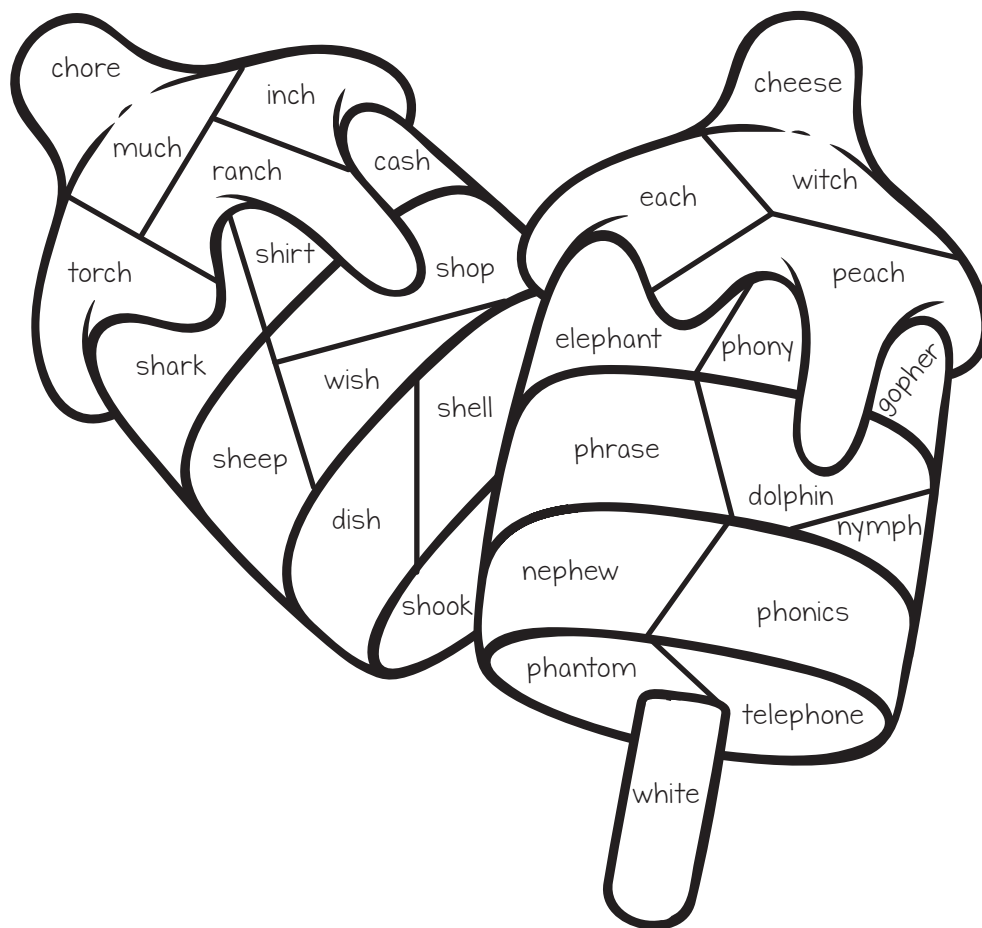

Direction: Use the color code to color the picture.

- ai- blue
- ay- green
- ea- brown
- ee- peach
- oa- red

Name: _____

Ice Cream

COLOR BY DIGRAPHS

Direction: Use the color code to color the picture.

- | | |
|-------------|--------------|
| ● ch- brown | ● wh- peach |
| ● sh- pink | ● ph- indigo |

Name: _____

Ice Cream

COLOR BY DIGRAPHS

Direction: Use the color code to color the picture.

- ck- brown
- qu- yellow
- kn- violet
- th- yellow green
- wr- red

Name: _____

Ice Cream

COLOR BY DIGRAPHS