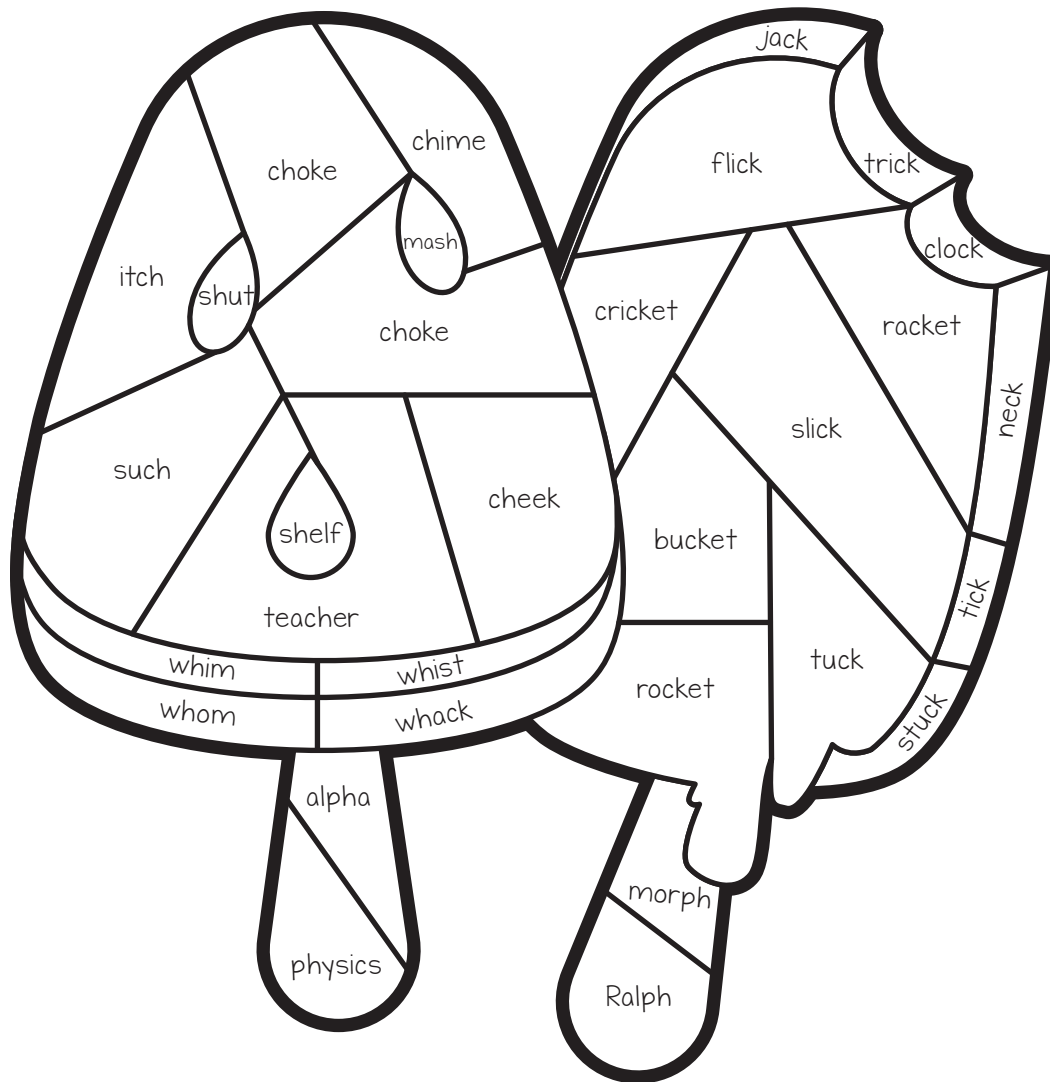

Name: _____

Ice Cream

COLOR BY DIGRAPHS

Direction: Use the color code to color the picture.

- ck- brown
- qu- yellow
- kn- violet
- th- yellow green
- wr- red

Name: _____

Ice Cream

COLOR BY DIGRAPHS

Direction: Use the color code to color the picture.

● ll- brown

● ay- pink

● ai- red

● ea- green

Name: _____

Ice Cream

COLOR BY DIGRAPHS

Direction: Use the color code to color the picture.

- ch- red
- wh- green
- ck- orange
- sh- black
- ph- peach

Name: _____

Ice Cream

COLOR BY DIGRAPHS

Direction: Use the color code to color the picture.

● th- brown