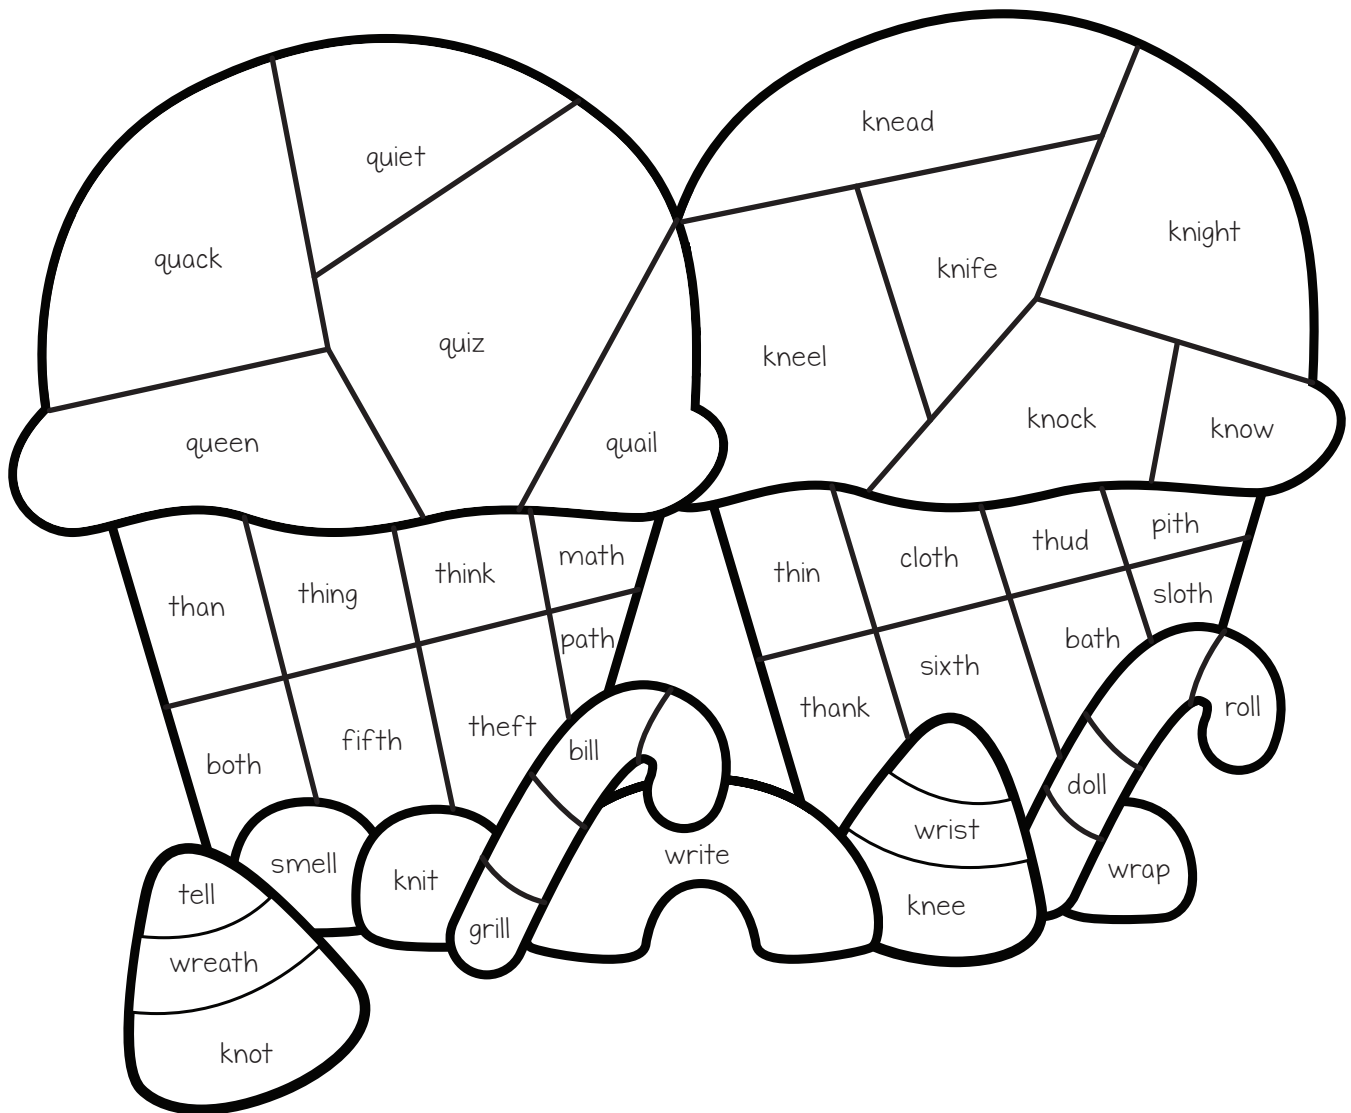

If you have any questions, please email me at angela@teachingmama.org

-Angela

Name: _____

Ice Cream

COLOR BY DIGRAPHS

Direction: Use the color code to color the picture.

- ch- brown
- wh- violet
- ck- sky blue
- sh- pink
- ph- blue

Name: _____

Ice Cream

COLOR BY DIGRAPHS

Direction: Use the color code to color the picture.

- th- brown
- wr- yellow
- ll- red
- qu- pink
- kn- orange

Name: _____

Ice Cream

COLOR BY DIGRAPHS

Direction: Use the color code to color the picture.

- ai- blue
- ay- green
- ea- brown
- ee- peach
- oa- red

Name: _____

Ice Cream

COLOR BY DIGRAPHS

Direction: Use the color code to color the picture.

- | | |
|-------------|--------------|
| ● ch- brown | ● wh- peach |
| ● sh- pink | ● ph- indigo |