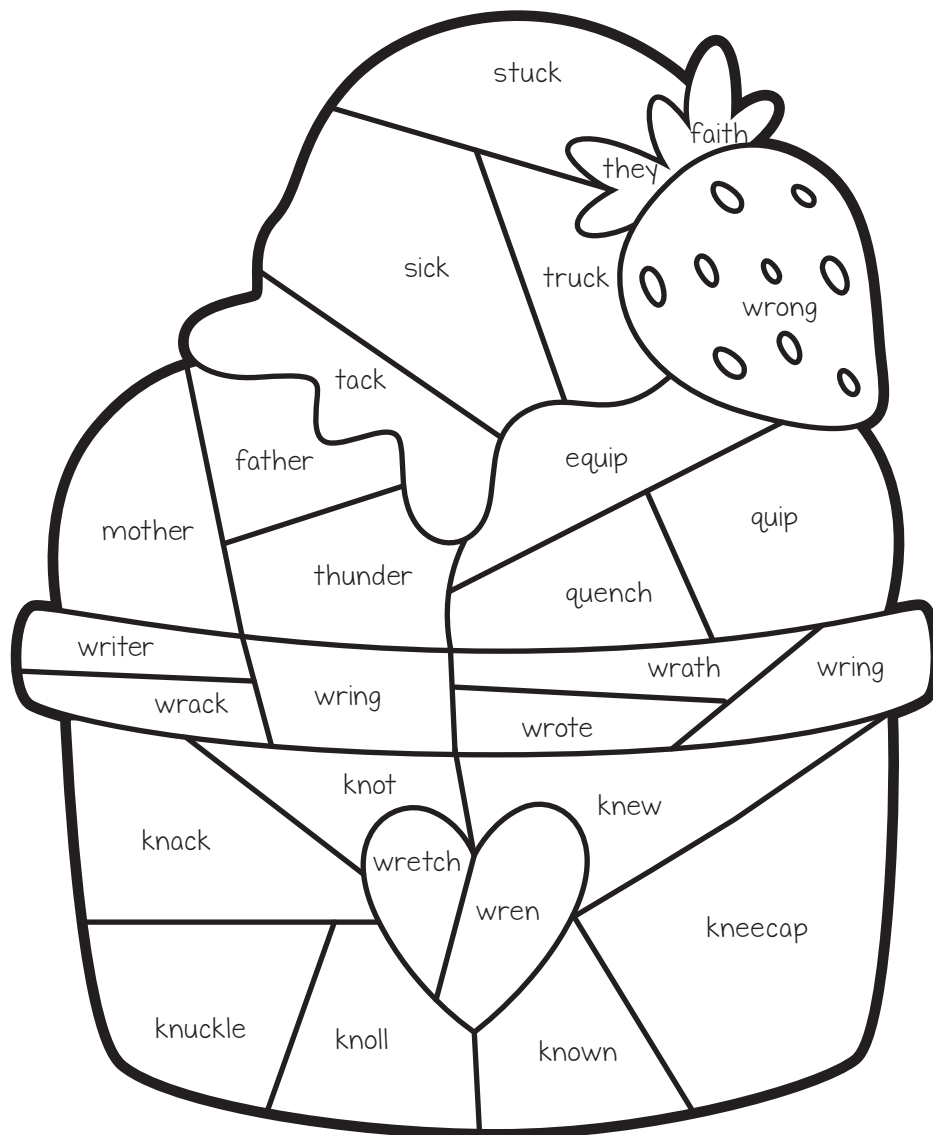

Direction: Use the color code to color the picture.

- ai- blue
- ay- green
- ea- brown
- ee- peach
- oa- red

Name: _____

Ice Cream

COLOR BY DIGRAPHS

Direction: Use the color code to color the picture.

- | | |
|-------------|--------------|
| ● ch- brown | ● wh- peach |
| ● sh- pink | ● ph- indigo |

Name: _____

Ice Cream

COLOR BY DIGRAPHS

Direction: Use the color code to color the picture.

- ck- brown
- qu- yellow
- kn- violet
- th- yellow green
- wr- red

Name: _____

Ice Cream

COLOR BY DIGRAPHS