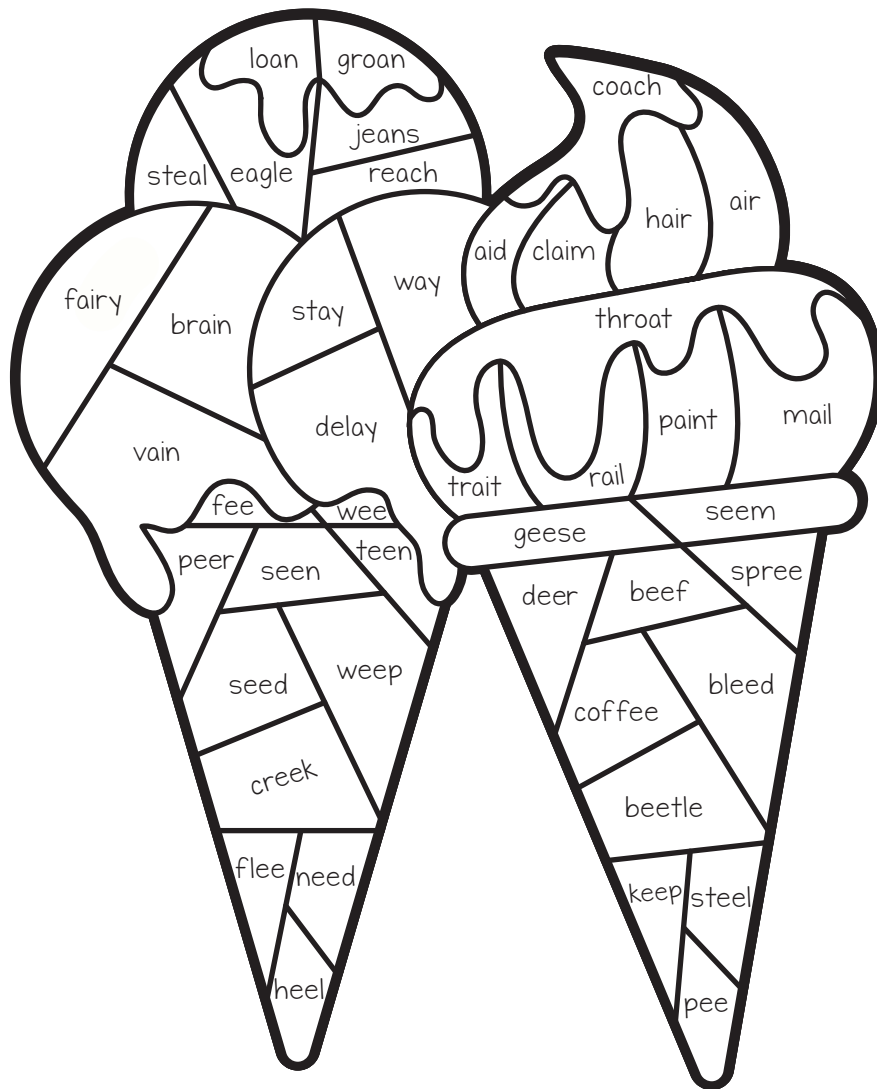

Direction: Use the color code to color the picture.

● ll- brown

● ay- pink

● ai- red

● ea- green

Name: _____

Ice Cream

COLOR BY DIGRAPHS

Direction: Use the color code to color the picture.

- ch- red
- wh- green
- ck- orange
- sh- black
- ph- peach

Name: _____

Ice Cream

COLOR BY DIGRAPHS

Direction: Use the color code to color the picture.

● th- brown

● wr- yellow

● ll- peach

● qu- pink

● kn- orange

Name: _____

Ice Cream

COLOR BY DIGRAPHS

Direction: Use the color code to color the picture.

- ai- pink
- ay- yellow
- oa- brown
- ea- violet
- ee- peach