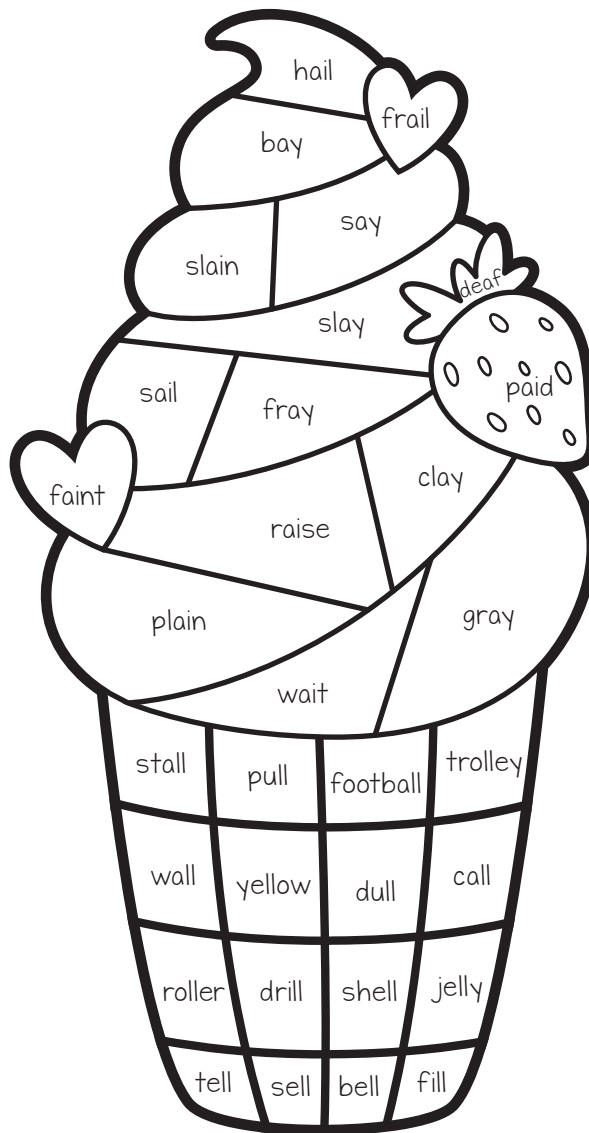

Direction: Use the color code to color the picture.

- ai- blue
- ay- green
- ea- brown
- ee- peach
- oa- red

Name: _____

Ice Cream

COLOR BY DIGRAPHS

Direction: Use the color code to color the picture.

- | | |
|-------------|--------------|
| ● ch- brown | ● wh- peach |
| ● sh- pink | ● ph- indigo |

Name: _____

Ice Cream

COLOR BY DIGRAPHS

Direction: Use the color code to color the picture.

- ck- brown
- qu- yellow
- kn- violet
- th- yellow green
- wr- red

Name: _____

Ice Cream

COLOR BY DIGRAPHS

Direction: Use the color code to color the picture.

● ll- brown

● ay- pink

● ai- red

● ea- green

Name: _____

Ice Cream

COLOR BY DIGRAPHS

Direction: Use the color code to color the picture.

- ch- red
- wh- green
- ck- orange
- sh- black
- ph- peach

Name: _____

Ice Cream

COLOR BY DIGRAPHS

Direction: Use the color code to color the picture.

● th- brown