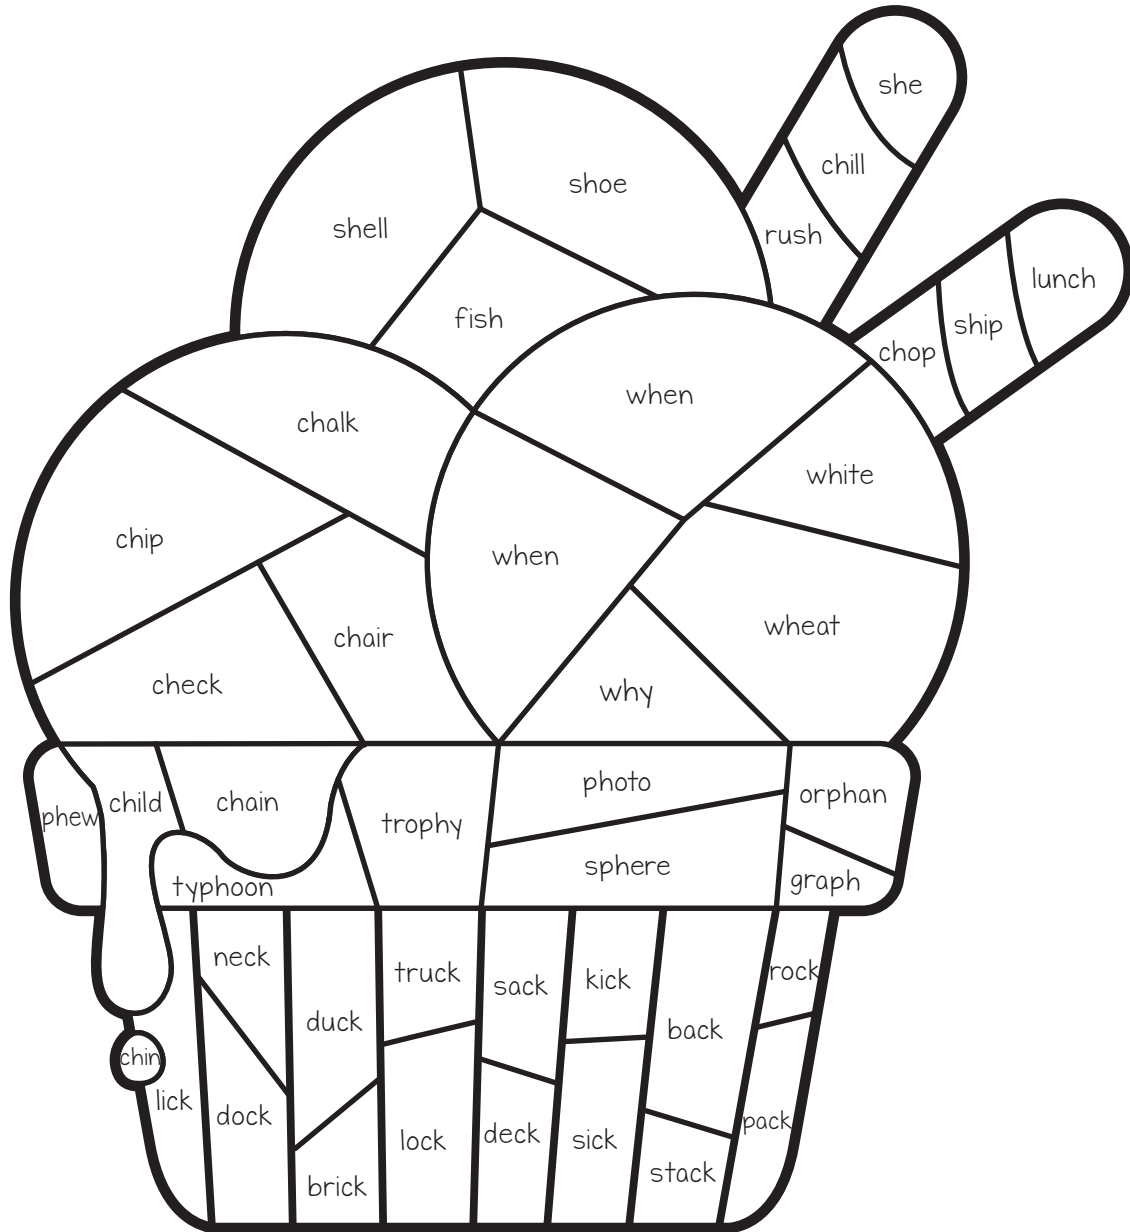

If you have any questions, please email me at angela@teachingmama.org

-Angela

Name: _____

Ice Cream

COLOR BY DIGRAPHS

Direction: Use the color code to color the picture.

- ch- brown
- wh- violet
- ck- sky blue
- sh- pink
- ph- blue

Name: _____

Ice Cream

COLOR BY DIGRAPHS

Direction: Use the color code to color the picture.

- th- brown
- wr- yellow
- ll- red
- qu- pink
- kn- orange

Name: _____

Ice Cream

COLOR BY DIGRAPHS

Direction: Use the color code to color the picture.

- ai- blue
- ay- green
- ea- brown
- ee- peach
- oa- red

Name: _____

Ice Cream

COLOR BY DIGRAPHS

Direction: Use the color code to color the picture.

- | | |
|-------------|--------------|
| ● ch- brown | ● wh- peach |
| ● sh- pink | ● ph- indigo |